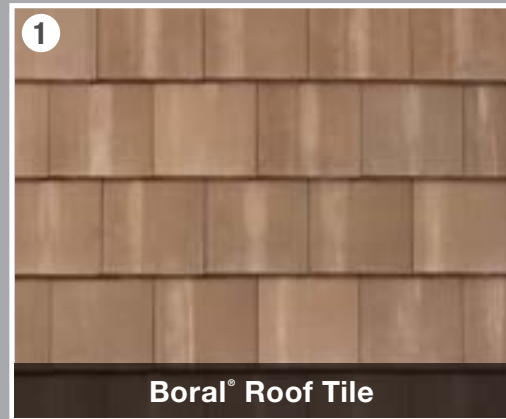

Have you considered what is underneath your roof tile?

Boral™ Cool Roof System

Five components provide energy efficiency and give substantial return on your investment.

Boral® Roof Tile

Shown in Saxony® Slate 900 Paradise Island Tan