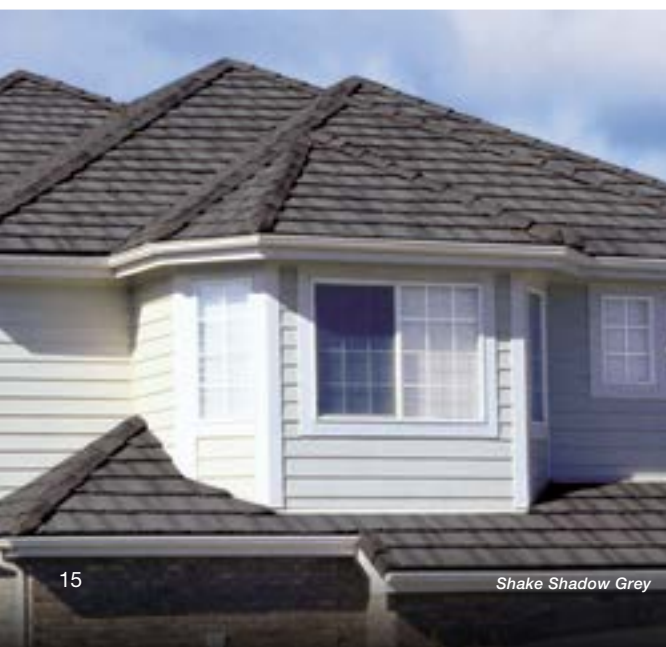

P. 41

DESIGNER PRODUCT

Madera 900

Madera 900 is the most affordable, authentic replication of a hand-split cedar shake roof available.

P. 43

Shake Shadow Grey

Madera Autumnwood

Split Shake Charcoal Brown Blend